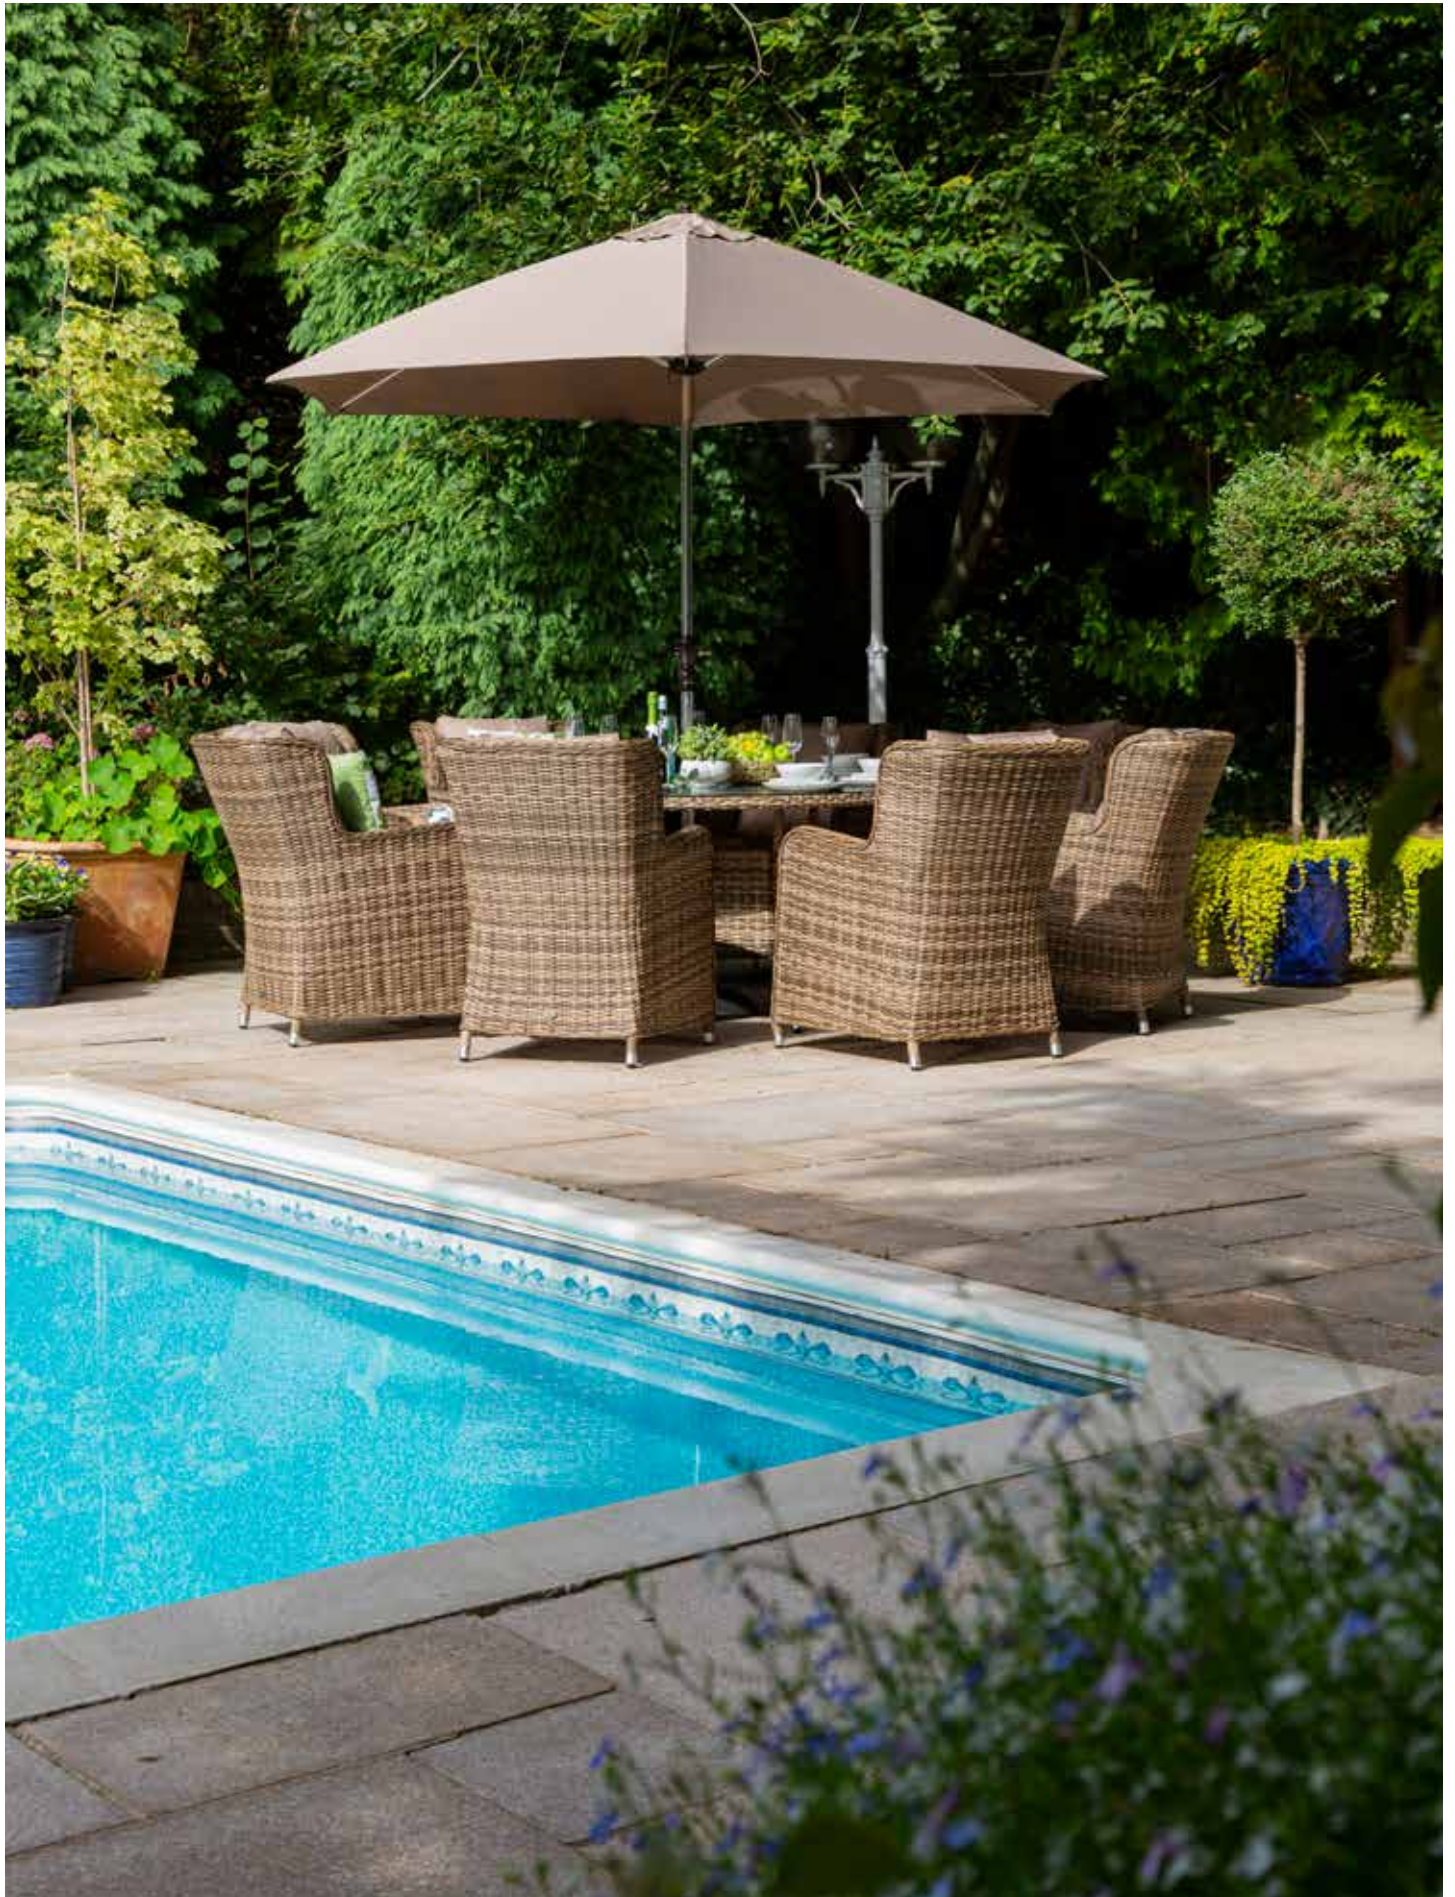

8 SEAT ROUND DINING SET | GREY/PEPPER GREY: 718232 | NATURAL/TAUPE: 718140