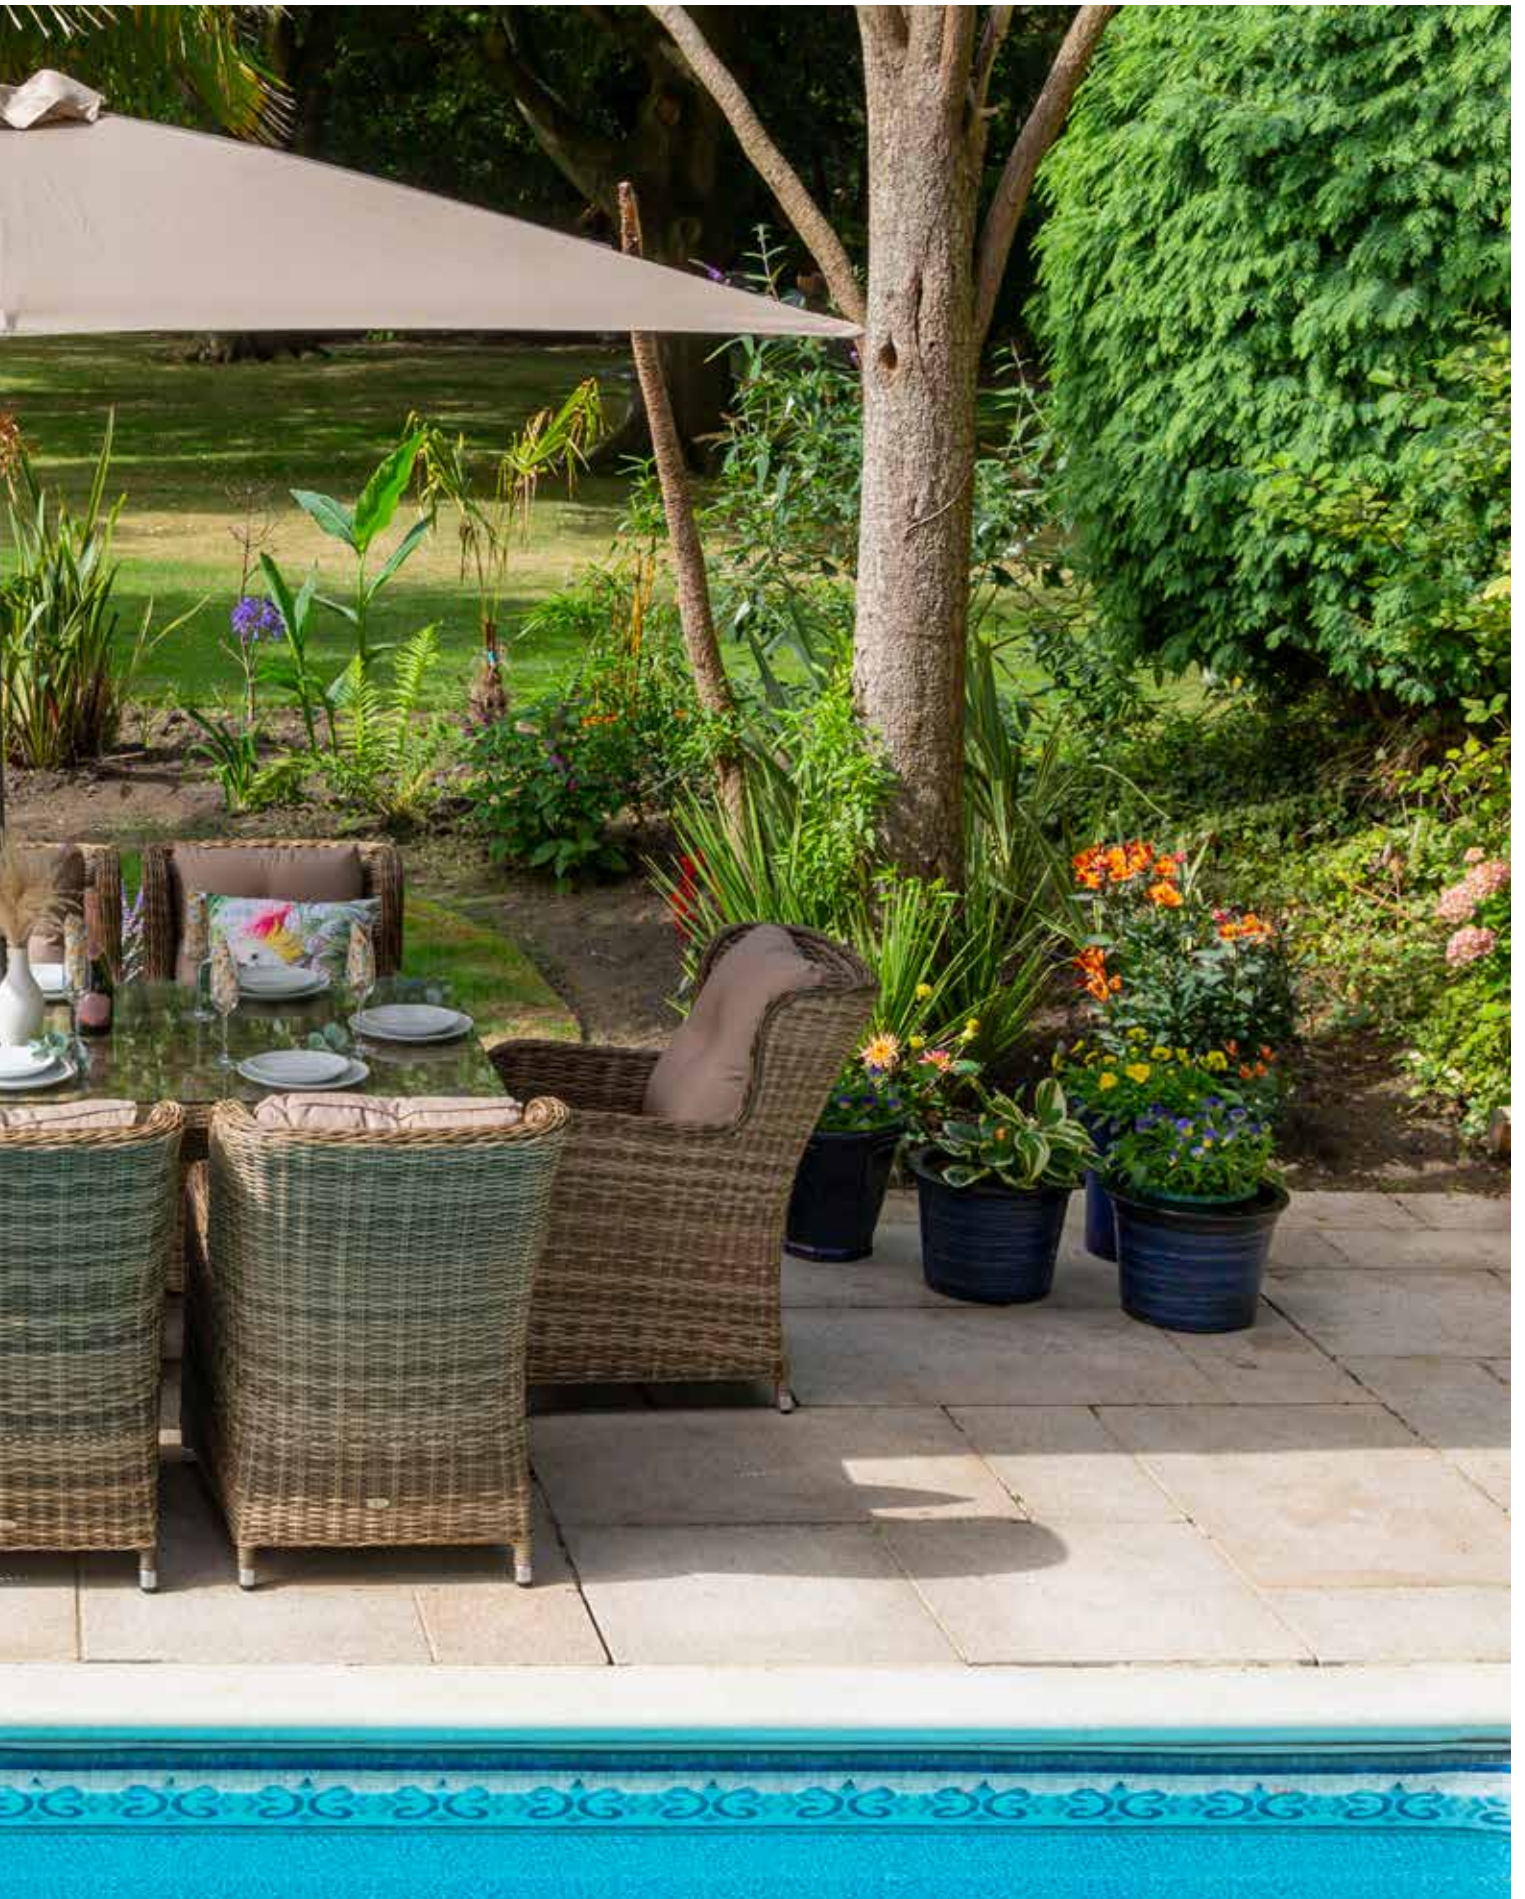

# 6 SEAT RECTANGULAR FIREPIT DINING SET

GREY/PEPPER GREY: 793123 | NATURAL/TAUPE: 793109