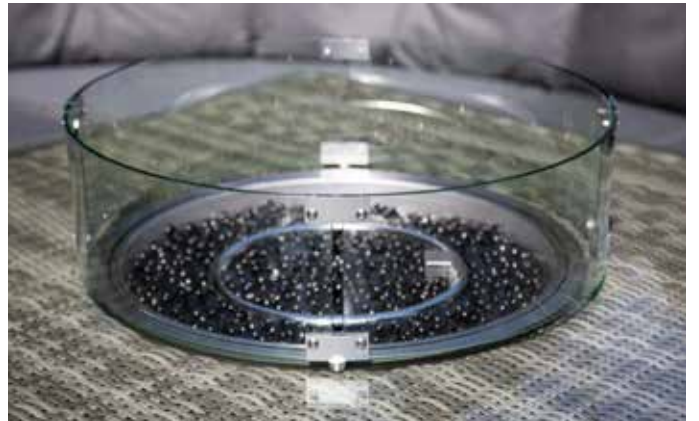

# LARGE CORNER ADJUSTABLE DINING TABLE

GREY/PEPPER GREY: 719857 | NATURAL/TAUPE: 719819