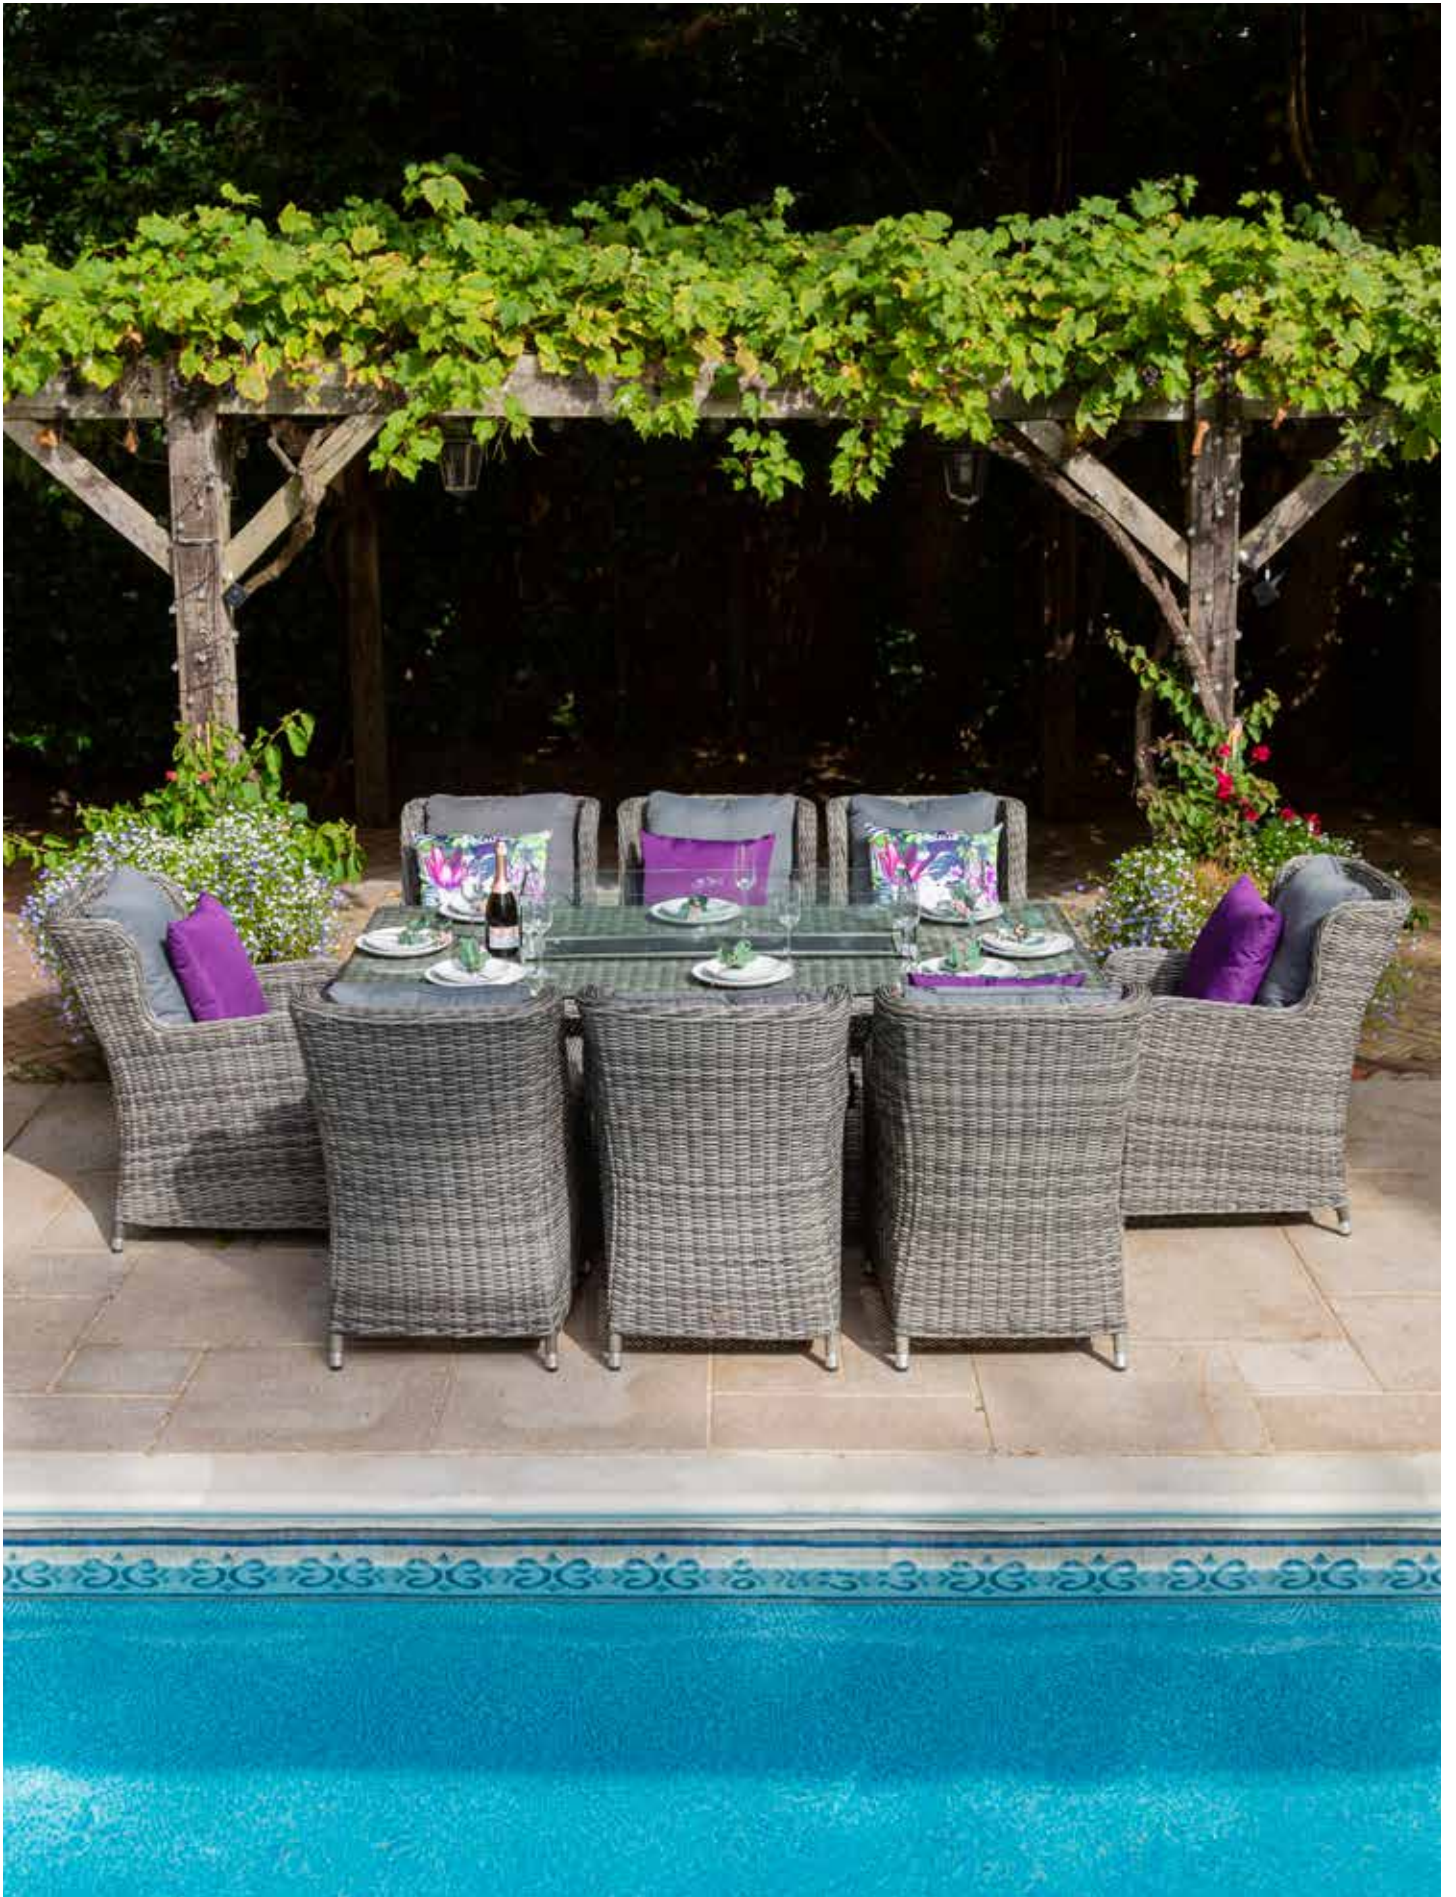

# 6 SEAT RECTANGULAR FIREPIT DINING SET

GREY/PEPPER GREY: 793123 | NATURAL/TAUPE: 793109